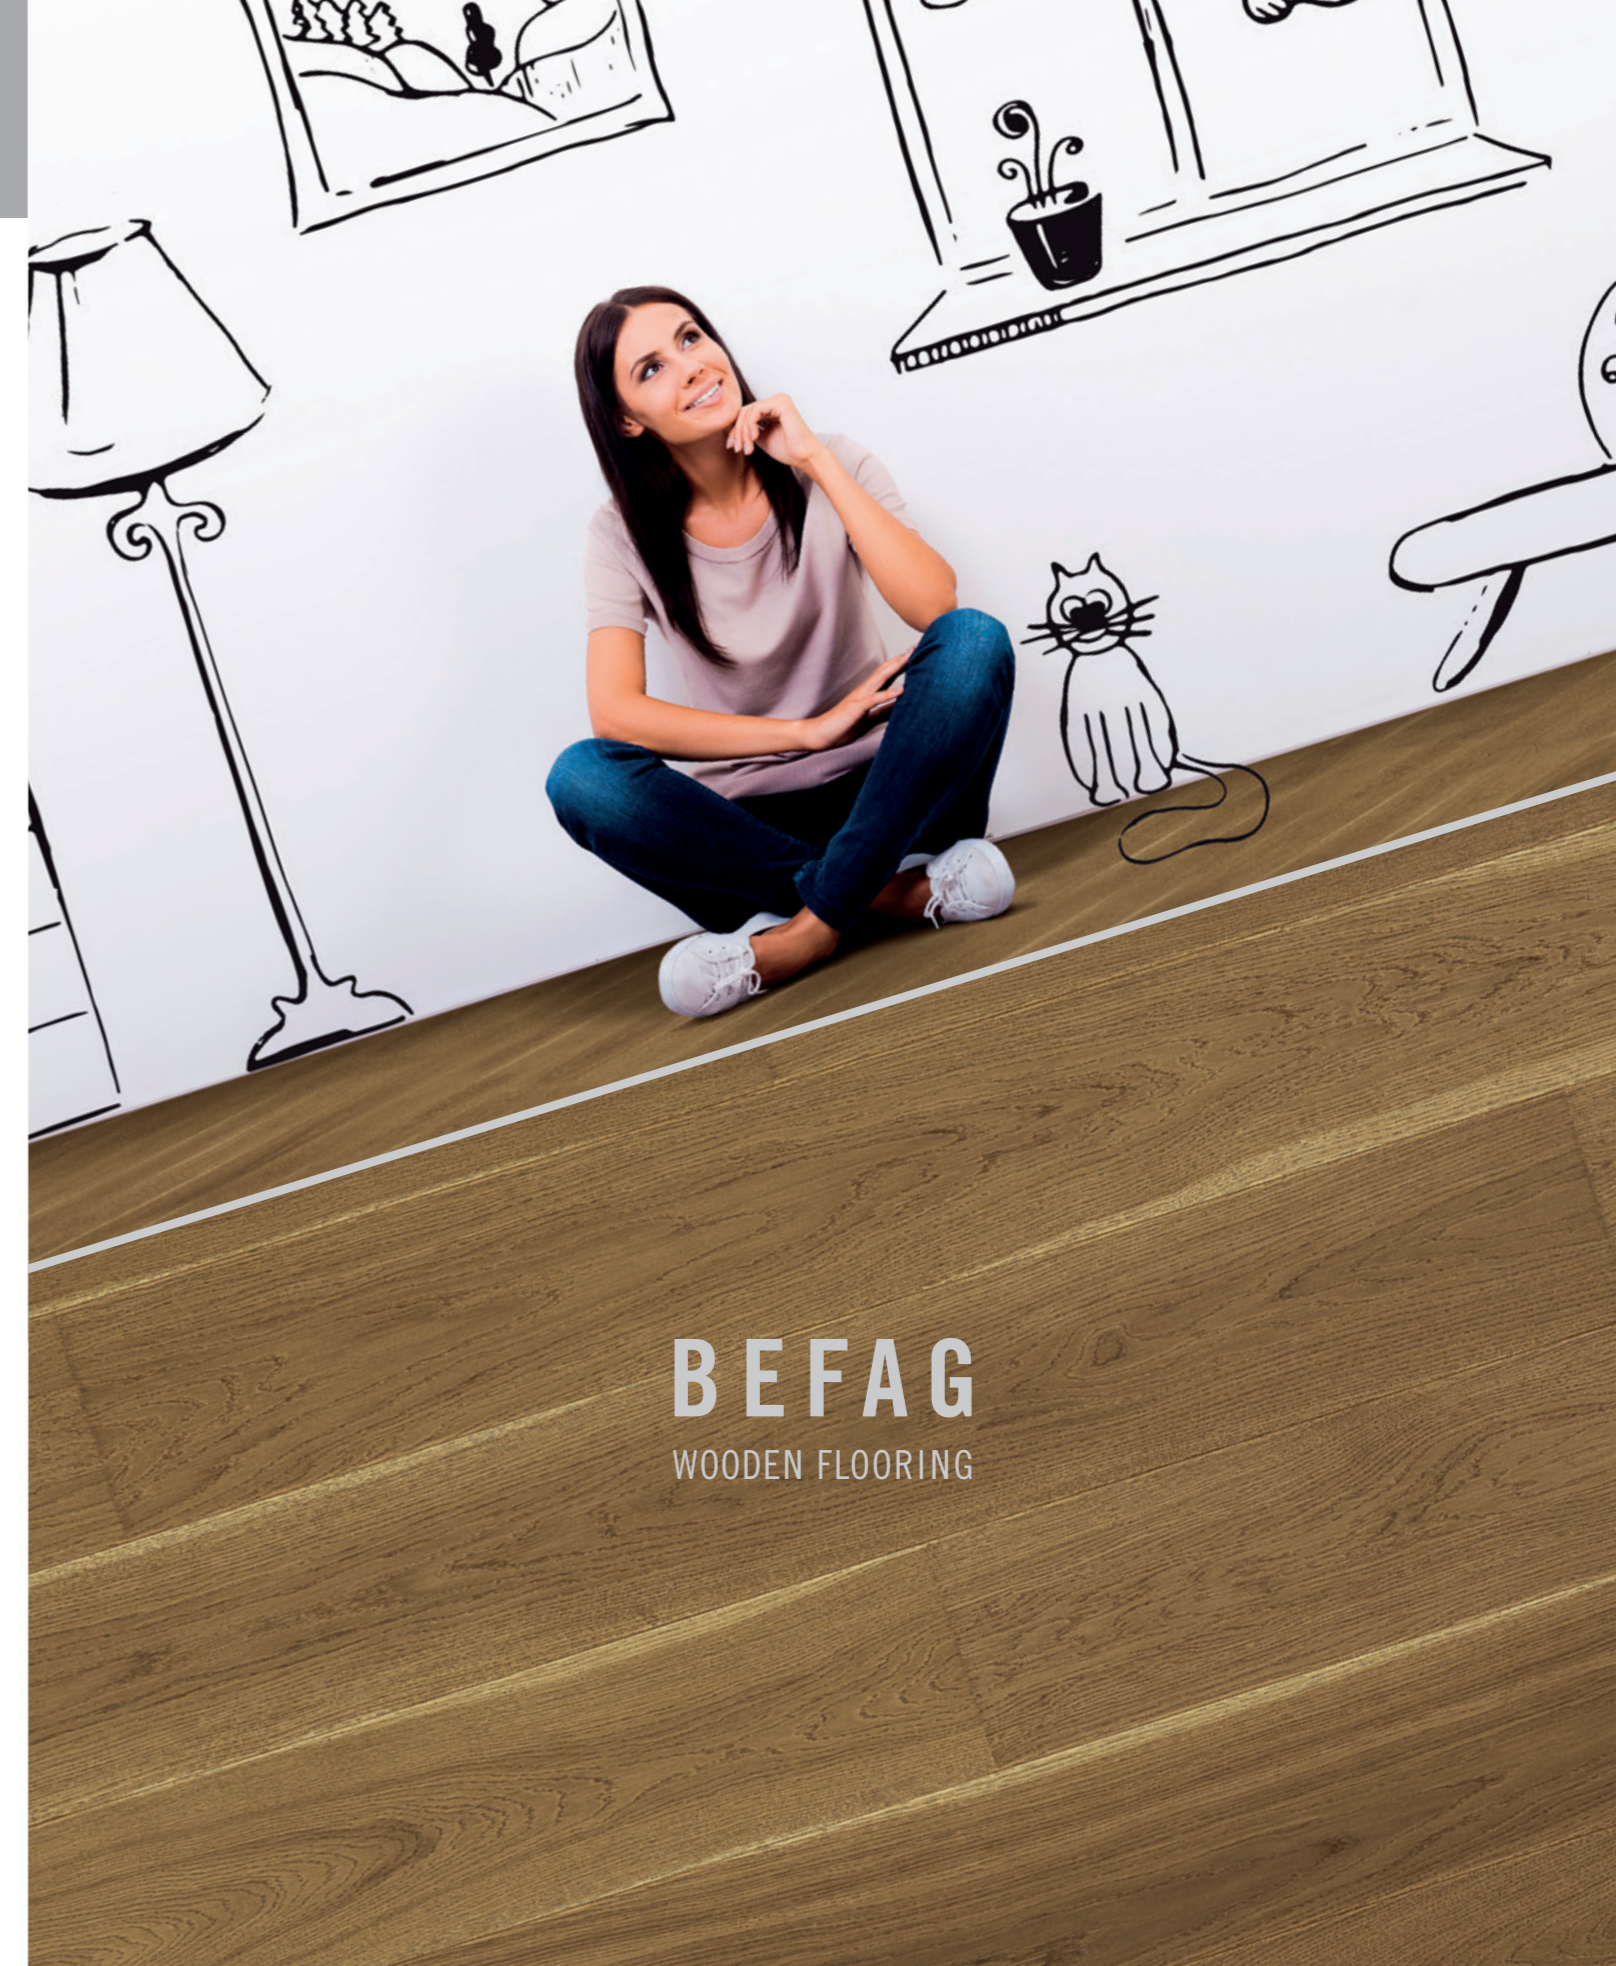

Size

- size of parquet: length × width × thickness = 2200 mm × 192 mm × 14 mm
- one bundle = 6 boards parquet = 2.534 m²
- weight of parquet: about 8 kg/m²

We give 21 year guarantee for all our products.

= floor heating

BAKONYERDŐ ZRT. – PARKETTAGYÁRA (PARQUET FACTORY)
H-8308 Zalahaláp Kültérület, Phone: (+36-87) 510-805 Fax: (+36-87) 510-807
E-mail: befagsales@bakonyerdo.hu Web: www.befagparquet.com