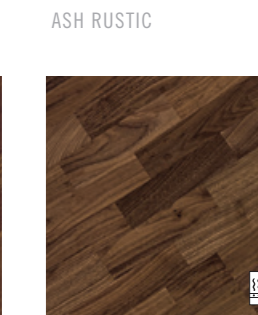

AMERICAN WALNUT NATUR