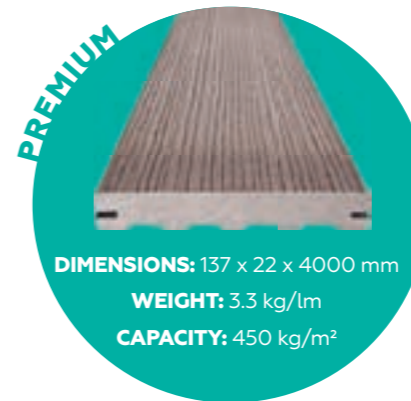

FOREST

“ORIGINAL AND IMPRESSIVE”

FOREST deck boards literally enthuse design lovers. You'll be impressed with a perfectly smooth surface, pleasing you and your smallest children every time you touch them.

I'M THE MOST POPULAR CZECH DECKING

A TIP FOR YOU...

Support the luxurious appearance of the decking by using elegant, extra wide MAX profile (195 mm). Wider deck boards and a lower number of expansion gaps will ensure a trendy look!