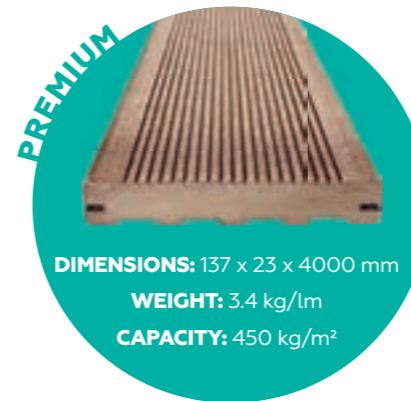

STAR

“CLASSIC AND TIMELESS”

DIMENSIONS: 137 x 23 x 4000 mm
WEIGHT: 3.4 kg/lm
CAPACITY: 450 kg/m²

DIMENSIONS: 195 x 23 x 4000 mm
WEIGHT: 4.9 kg/lm
CAPACITY: 450 kg/m²

The clean lines of STAR grooved boards will give your decking a classic look. Thanks to their anti-slip surface the deck boards STAR are ideal option for swimming pools, garden ponds or spa baths.