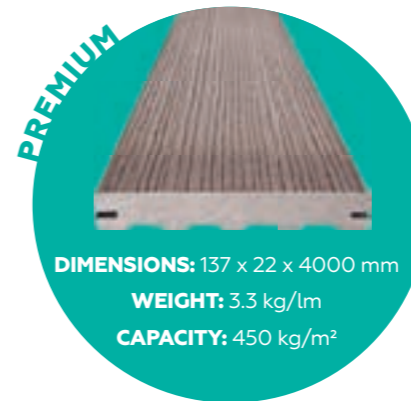

FOREST

“ORIGINAL AND IMPRESSIVE”

FOREST deck boards literally enthuse design lovers. You'll be impressed with a perfectly smooth surface, pleasing you and your smallest children every time you touch them.