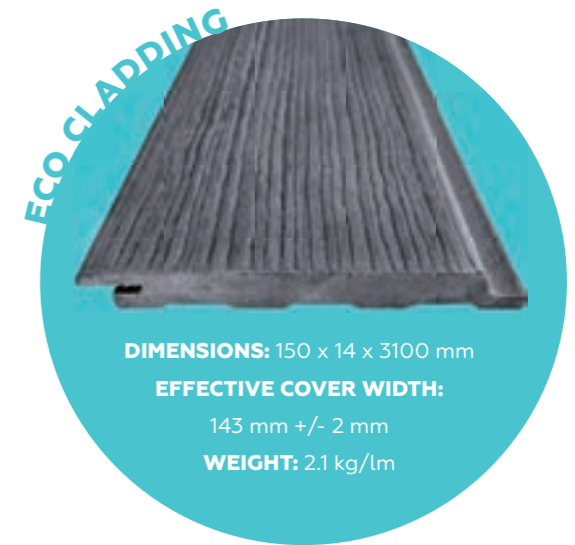

ECO CLADDING FOREST

“PERFECT COAT FOR YOUR EXTERIOR”

Thanks to their special design, the ECO cladding profiles are the original choice for facing walls or other architectural elements. For high durability they are the perfect long-term solution for wall cladding around decking, garden walls, pergolas and parking sheds.

WE'RE STILL
BRAND NEW

A TIP FOR YOU...

ECO cladding installation is easy thanks to the concealed anchoring. Cladding profiles are installed on the joists using high-quality stainless steel clips and screws that remain hidden between profiles. Therefore the cladding looks highly elegant.